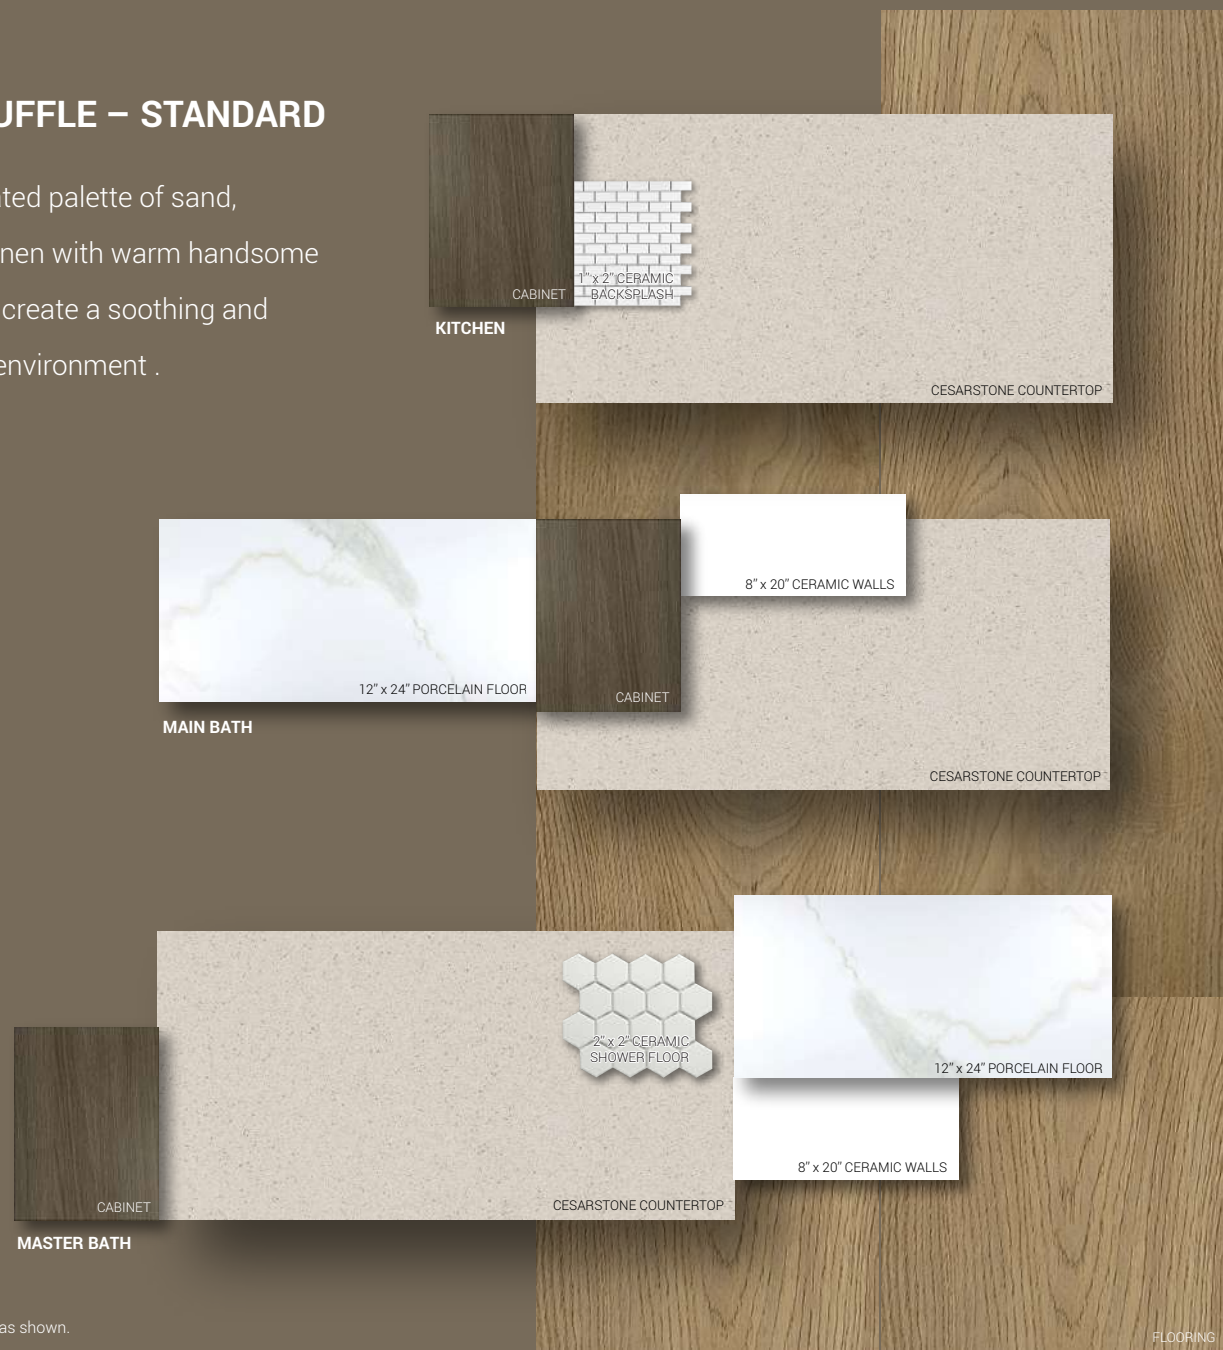

CURATED FOR YOU

PREMIUM FEATURES AND FINISHES

RICH TRUFFLE – STANDARD

A sophisticated palette of sand, camel and linen with warm handsome wood tones create a soothing and welcoming environment .

Colour may not be exactly as shown.

ENGINEERED HARDWOOD FLOORING OPTION

Inspired by classic and modern design, these upgrade flooring options are a fine balance of luxury and durability. Select from a variety of wood finishes, shades and aesthetics to add a touch of elegance to any room.

Clay French Oak Huskie Gray Natural Silver powder Tan

RICH TRUFFLE – EMERALD LIFESTYLE PACKAGE

This décor package features a gleaming Quartz countertop, exquisite cabinetry and luxurious glass tile backsplash. Designer-selected porcelain tile in the principal ensuite, with full handheld showerhead. Solid interior doors throughout and option for keyless front door entry.

RICH TRUFFLE – SAPPHIRE LIFESTYLE PACKAGE

This décor package features elevated kitchen cabinetry for uppers and lowers with soft closures, a gleaming Quartz countertop and polished backsplash. In the spa-inspired bathrooms, stylish vanities and designer-selected porcelain shower walls and flooring. State-of-the-art home comfort systems including Smart Home touchscreen front door lock.