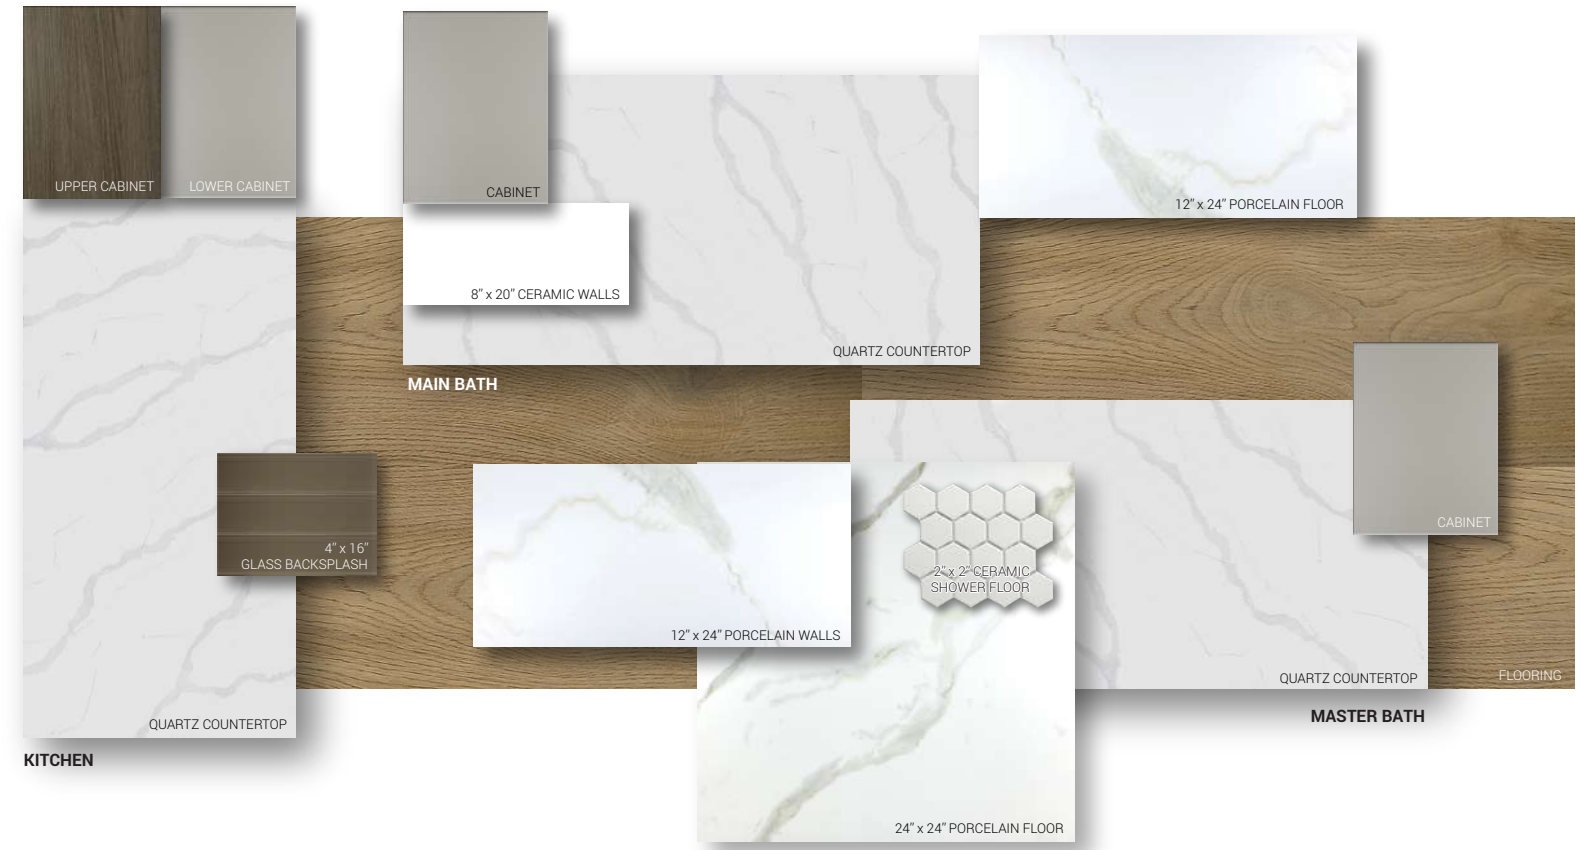

CURATED FOR YOU

PREMIUM FEATURES AND FINISHES

RICH TRUFFLE – STANDARD

A sophisticated palette of sand, camel and linen with warm handsome wood tones create a soothing and welcoming environment .

Colour may not be exactly as shown.

ENGINEERED HARDWOOD FLOORING OPTION

Inspired by classic and modern design, these upgrade flooring options are a fine balance of luxury and durability. Select from a variety of wood finishes, shades and aesthetics to add a touch of elegance to any room.

Clay French Oak Huskie Gray Natural Silver powder Tan

RICH TRUFFLE – EMERALD LIFESTYLE PACKAGE

This décor package features a gleaming Quartz countertop, exquisite cabinetry and luxurious glass tile backsplash. Designer-selected porcelain tile in the principal ensuite, with full handheld showerhead. Solid interior doors throughout and option for keyless front door entry.

RICH TRUFFLE – SAPPHIRE LIFESTYLE PACKAGE

This décor package features elevated kitchen cabinetry for uppers and lowers with soft closures, a gleaming Quartz countertop and polished backsplash. In the spa-inspired bathrooms, stylish vanities and designer-selected porcelain shower walls and flooring. State-of-the-art home comfort systems including Smart Home touchscreen front door lock.