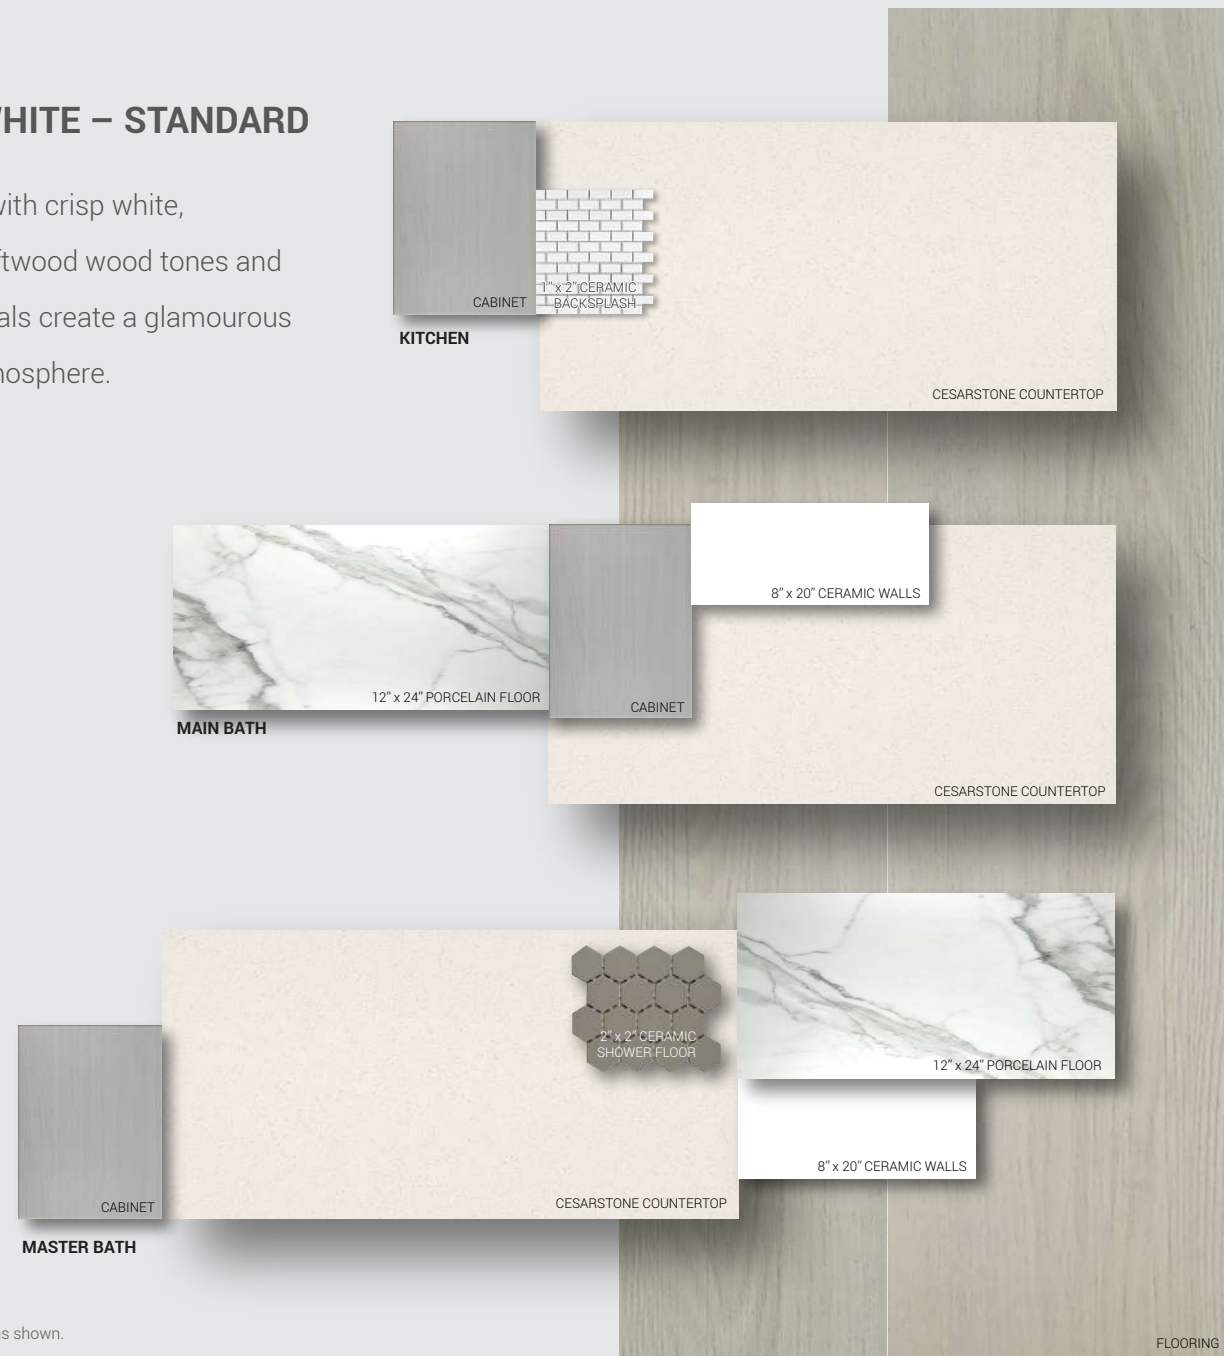

CURATED FOR YOU

PREMIUM FEATURES AND FINISHES

POLAR WHITE – STANDARD

Clean lines with crisp white, softened driftwood wood tones and muted neutrals create a glamorous and chic atmosphere.

ENGINEERED HARDWOOD FLOORING OPTION

Inspired by classic and modern design, these upgrade flooring options are a fine balance of luxury and durability. Select from a variety of wood finishes, shades and aesthetics to add a touch of elegance to any room.

POLAR WHITE – EMERALD LIFESTYLE PACKAGE

This décor package features high-end luxury kitchen finishes. Stylish flat slab door cabinetry with soft closure, gleaming Quartz countertops and designer glass tile backsplash. In the principal ensuite, beautiful countertops, porcelain tile and full handheld showerhead.

POLAR WHITE – SAPPHIRE LIFESTYLE PACKAGE

This décor package features elegant kitchen cabinetry with soft closure and a Quartz countertop and tile backsplash. In the principal ensuite, a modern vanity topped with an Quartz countertop and glamorous porcelain shower walls and flooring.