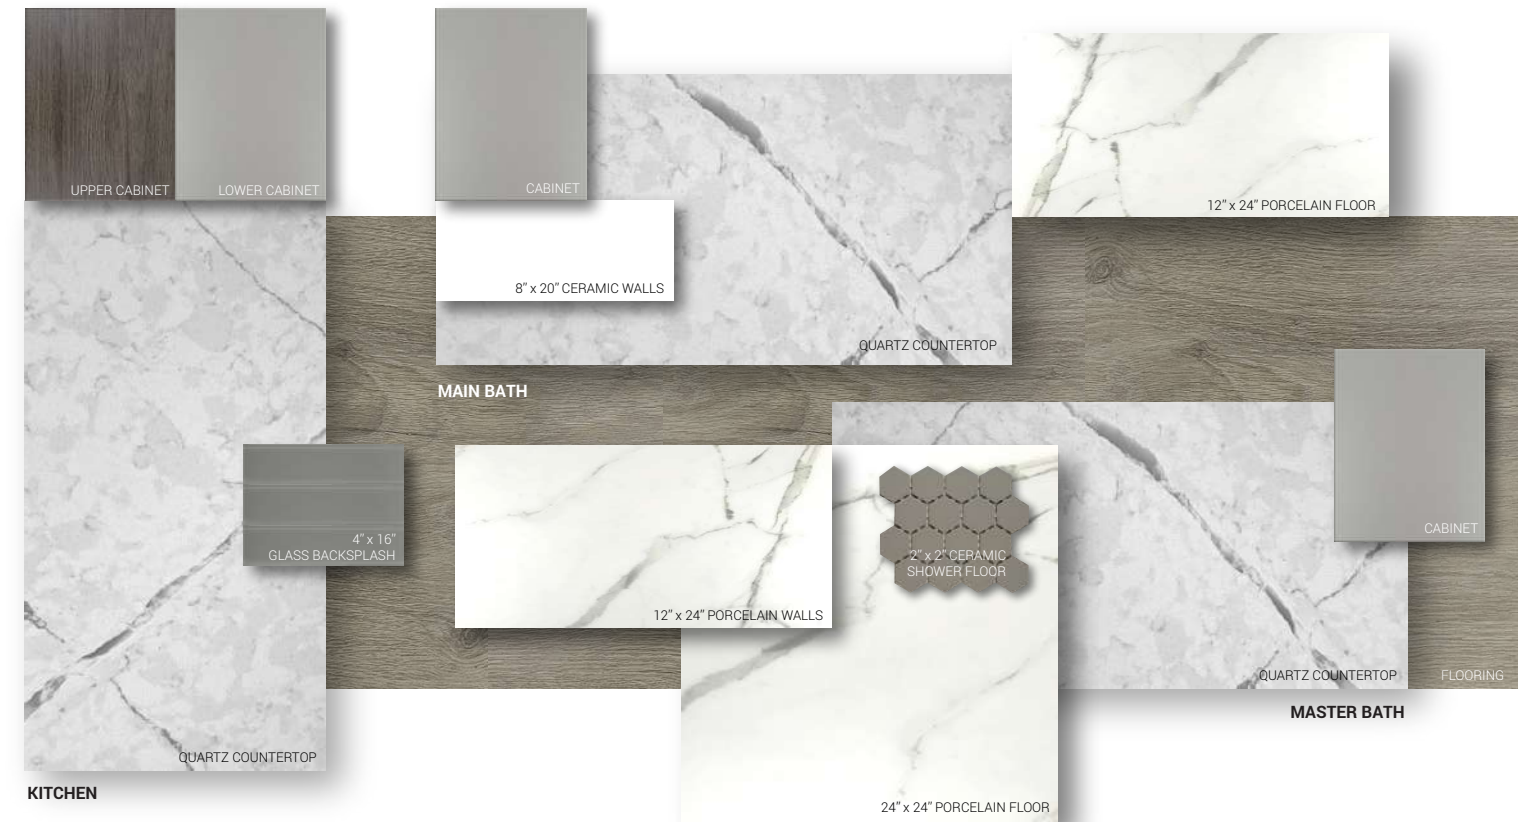

### DEEP SMOKE – STANDARD

Tailored and classic as a fine suiting. Luxe stones and porcelains with warm greyed taupe wood tones create a warm and comfortable palette for luxurious living

Colour may not be exactly as shown.

### ENGINEERED HARDWOOD FLOORING OPTION

Inspired by classic and modern design, these upgrade flooring options are a fine balance of luxury and durability. Select from a variety of wood finishes, shades and aesthetics to add a touch of elegance to any room.

### DEEP SMOKE – EMERALD LIFESTYLE PACKAGE

This décor package features a stunning kitchen with Quartz countertop, designer luxury glass tile backsplash and a full height pantry. In the principal ensuite, gleaming porcelain shower wall and floor tiles and elegant vanity. Smooth ceilings throughout and a keyless option for front door entry.

### DEEP SMOKE – EMERALD LIFESTYLE PACKAGE

This décor package features luxury finishes. In the kitchen, a full height pantry with microwave shelf, a stunning Quartz countertop and designer tile backsplash. In the principal ensuite, a beautiful vanity topped with an Quartz countertop, a full handheld showerhead and porcelain shower walls and flooring. Smooth ceilings throughout and Smart Home touchscreen front door lock.